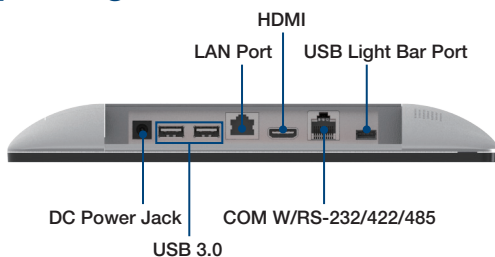

Specifications

Process system	CPU	Intel® Core™ i5-8365UE (UTC-120H)
	Base Frequency	1.10 GHz (Quad-Core)
	Memory	1 x 260 pin SO-DIMM DDR4 2400 MT/s up to 16GB
	Storage	M.2 2242/2280 SSD
	Network	2 x Gigabit Ethernet ports (Supports Wake on LAN)
	I/O Ports	2 x RS-232 COM (COM2 RS-232/422/485)
		4 x USB3.0
		2 x Gigabit Ethernet ports
	Stereo Speaker	2 x 2W
	Bus expansion	1 x M.2 key2230, 1 x M.2 key2242
Mounting	VESA 100 x 100 mm (Screw Size, M4, 7mm)	
Dimension (WxHxD)	523.9 x 315.4 x 39.5	
Weight	5.29kg	
OS Support	Win 10 IoT Enterprise 64bit Linux Ubuntu 18.04	
Environment Specification	Operating temperature	0 ~ 35 °C (32 ~ 95 °F)*
	Relative Humidity	10 ~ 95% @ 40 °C non-condensing
	Vibration	0.5G
	Shock	Shock 10G peak acceleration(11 msec. duration)
	Certification	CE, FCC, CB, UL, CCC, BSMI
	Front Panel Protection	IP 65 Compliant
Power Supply	DC Input Rating	12V/7A (84W ITE Adapter)
	PoE	n/a
	Power consumption	60W
LCD Display	Size/Type	21.5" FHD
	Max.Resolution	1920 x 1080
	Max. Color	16.7M
	Pixel Pitch (um)	248.25(H) x 248.25(V)
	Brightness (cd/m ²)	250/400
	View Angle	178° /178°
Touch Screen Option (PE/GE)	Type	Projected Capacitive.
	Light Transmission	80% ± 5% / 90%
	Controller	USB Interface

Dimensions

Unit: mm

Fully- Integrated I/O

Ordering Information

For Worldwide Model

Part No.	Descriptions
UTC-120HP-NWW0E	21.5" FHD, Pcap, i5-8365, 4G RAM, 128G SSD, Silver
UTC-120HP-WWW1E	21.5" FHD, Pcap, i5-8365, 4G RAM, 128G SSD, Win10, Wifi/BT, Silver