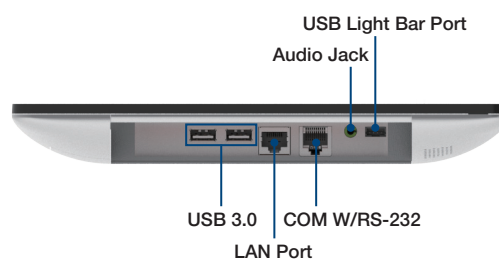

Fully- Integrated I/O

Ordering Information

For Worldwide Model

Part No.	Descriptions
UTC-120HP-NWW0E	21.5" FHD, Pcap, i5-8365, 4G RAM, 128G SSD, Silver
UTC-120HP-WWW1E	21.5" FHD, Pcap, i5-8365, 4G RAM, 128G SSD, Win10, Wifi/BT, Silver

For US only Model

Part No.	Descriptions
UTC-120HP-WUS1E	21.5" FHD, Pcap, i5-8365, 4G RAM, 128G SSD, Win10, Wifi/BT, Power cord, Silver
UTC-120HP-NUS1E	21.5" FHD, Pcap, i5-8365, 4G RAM, 128G SSD, Wifi/BT, Power cord, Silver

For CN only Model

Part No.	Descriptions
UTC-120HP-WCN1E	21.5" FHD, Pcap, i5-8365, 4G RAM, 128G SSD, Win10, Wifi/BT, Silver
UTC-120HP-NCN0E	21.5" FHD, Pcap, i5-8365, 4G RAM, 128G SSD, Silver

For EU only Model

Part No.	Descriptions
UTC-120HP-WEU0E	21.5" FHD, Pcap, i5-8365, 8G RAM, 128G SSD, WIN10, Wifi/BT, Silver

Extra ordering information

Part No.	Description
1702002605	Power cord 2P FRANCE 10A/16A 220V 1.83M 90D
1702002600	Power Cord 3P UL/CSA(USA) 125V 10A 1.83M 180D
1700000596-11	Power Cord (China) CCC, 10A 250V, 3P 1830mm
1700018704	Power Cord UK BSI 2P 10A 250V 180cm 18AWG
1700025928-01	COM Port Converter cable RJ48-10P10C to D-SUB 9P 35cm
UTC-WALL-MOUNT3E	UTC-515/520 VESA mount (100x100/75x75)
UTC-T01-STANDE	UTC-515/520 Tri Shape Floor Stand 120 cm
UTC-S01-STAND	UTC-S01 100X100 / 75X75 mm Desk Stand
UTC-300P-D20E	Desk Stand, Silver, for UTC-318/320
UTC-100P-STAND0E	L stand for UTC-120