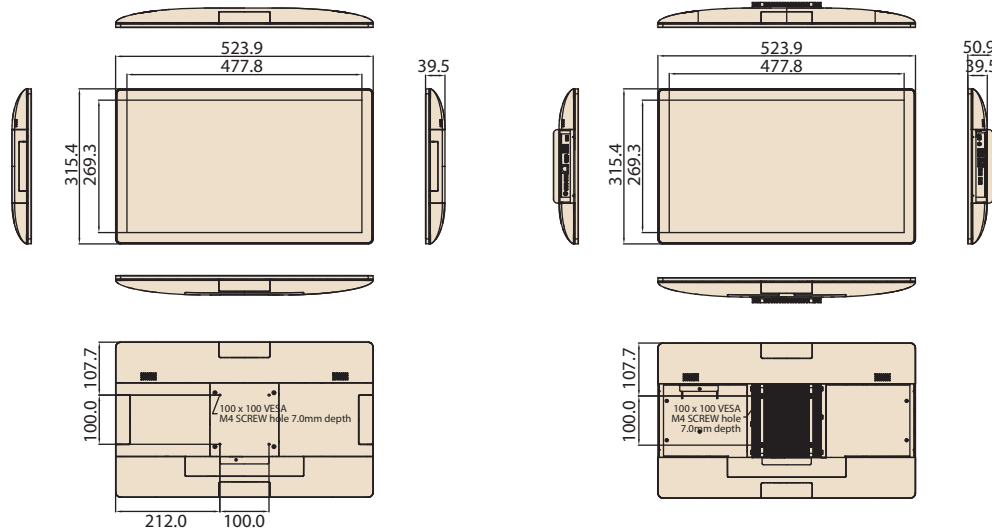

Specifications

Process system	CPU	Intel® Core™ i5-8365UE (UTC-120H)
	Base Frequency	1.10 GHz (Quad-Core)
	Memory	1 x 260 pin SO-DIMM DDR4 2400 MT/s up to 16GB
	Storage	M.2 2242/2280 SSD
	Network	2 x Gigabit Ethernet ports (Supports Wake on LAN)
	I/O Ports	2 x RS-232 COM (COM2 RS-232/422/485)
		4 x USB3.0
		2 x Gigabit Ethernet ports
	Stereo Speaker	2 x 2W
	Bus expansion	1 x M.2 key2230, 1 x M.2 key2242
Mounting	VESA 100 x 100 mm (Screw Size, M4, 7mm)	
Dimension (WxHxD)	523.9 x 315.4 x 39.5	
Weight	5.29kg	
OS Support	Win 10 IoT Enterprise 64bit Linux Ubuntu 18.04	
Environment Specification	Operating temperature	0 ~ 35 °C (32 ~ 95 °F)*
	Relative Humidity	10 ~ 95% @ 40 °C non-condensing
	Vibration	0.5G
	Shock	Shock 10G peak acceleration(11 msec. duration)
	Certification	CE, FCC, CB, UL, CCC, BSMI
	Front Panel Protection	IP 65 Compliant
Power Supply	DC Input Rating	12V/7A (84W ITE Adapter)
	PoE	n/a
	Power consumption	60W
LCD Display	Size/Type	21.5" FHD
	Max.Resolution	1920 x 1080
	Max. Color	16.7M
	Pixel Pitch (um)	248.25(H) x 248.25(V)
	Brightness (cd/m ²)	250/400
	View Angle	178° /178°
Touch Screen Option (PE/GE)	Type	Projected Capacitive.
	Light Transmission	80% ± 5% / 90%
	Controller	USB Interface

Dimensions

Unit: mm

Fully- Integrated I/O

Ordering Information

For Worldwide Model

Part No.	Descriptions
UTC-120HP-NWW0E	21.5" FHD, Pcap, i5-8365, 4G RAM, 128G SSD, Silver
UTC-120HP-WWW1E	21.5" FHD, Pcap, i5-8365, 4G RAM, 128G SSD, Win10, Wifi/BT, Silver